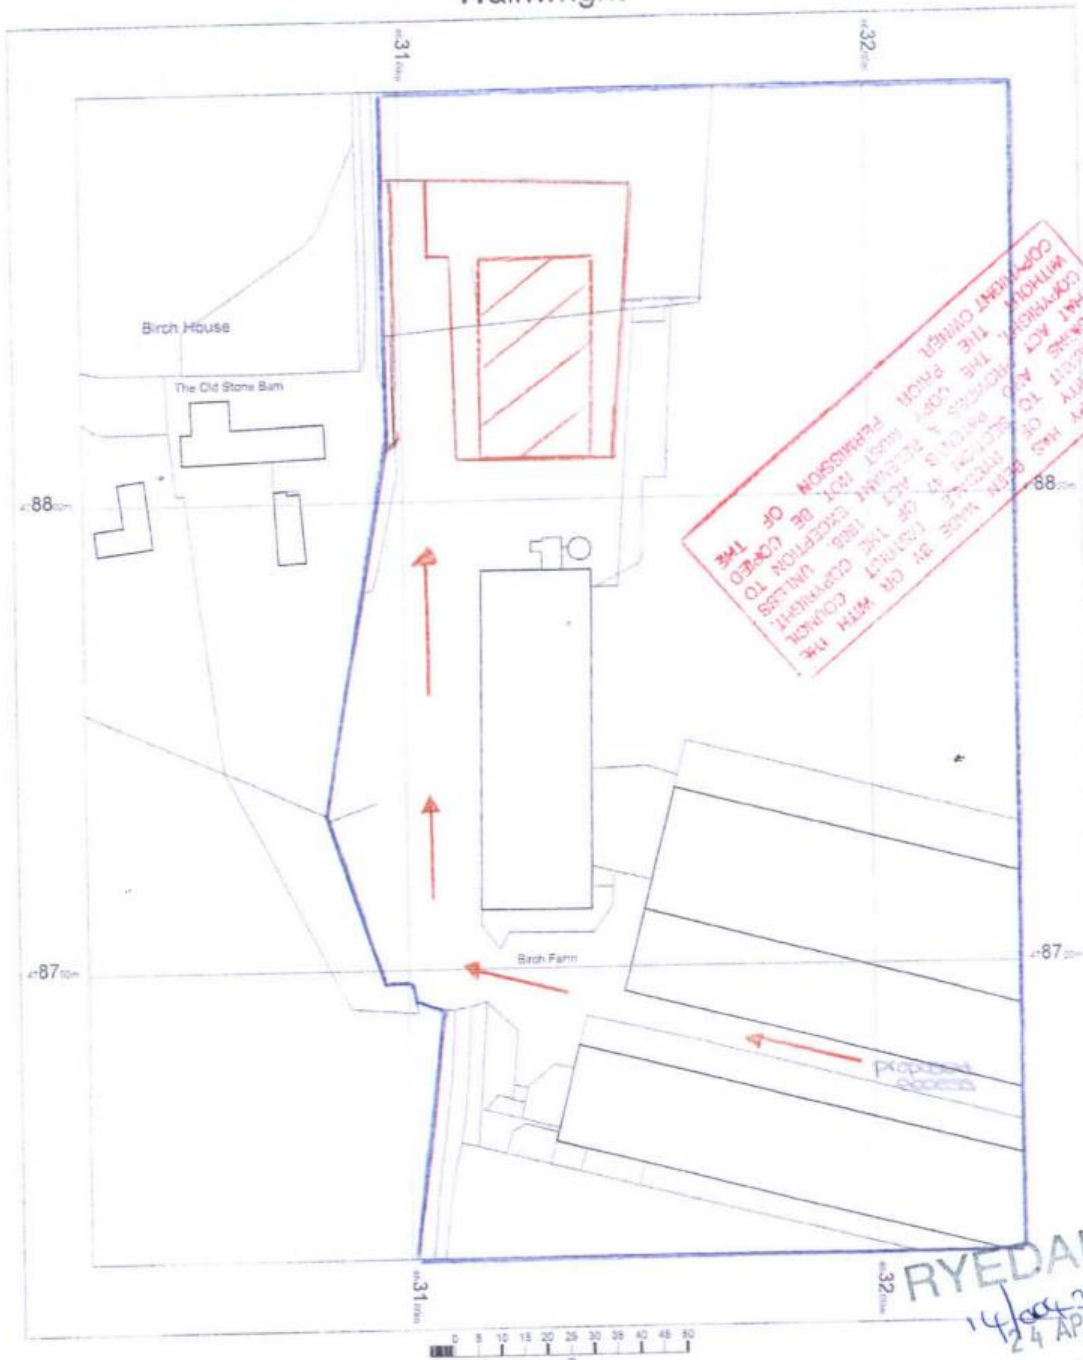

Wainwright

THIS COPY HAS BEEN MADE BY OR WITH THE
AUTHORITY OF THE COPYRIGHT HOLDER UNLESS
OTHERWISE INDICATED TO THE CONTRARY.
NO PART OF THIS PUBLICATION MAY BE REPRODUCED
OR TRANSMITTED IN ANY FORM OR BY ANY MEANS
WITHOUT PERMISSION OF THE PUBLISHER.
BLACKWELL'S
DEMANDS THAT COPYRIGHT NOT BE INFRINGED
WITHOUT THE PUBLISHER'S PERMISSION.

RYEDALE DM
14 APR 2014
24 APR 2014
DEVELOP
MAP

Birch Farm
Oswaldkirk
YO62 5XZ

OS MasterMap 1250/2500/10000 scale
10 April 2014, ID: BW1-00315219
maps.blackwell.co.uk
1:1250 scale print at A4, Centre: 463131 E 476763 N
©Crown Copyright Ordnance Survey, Licence no.
100041040

BLACKWELL'S
www.blackwellmapping.co.uk
TEL. 0113 245 2623
comments@maps.blackwell.co.uk